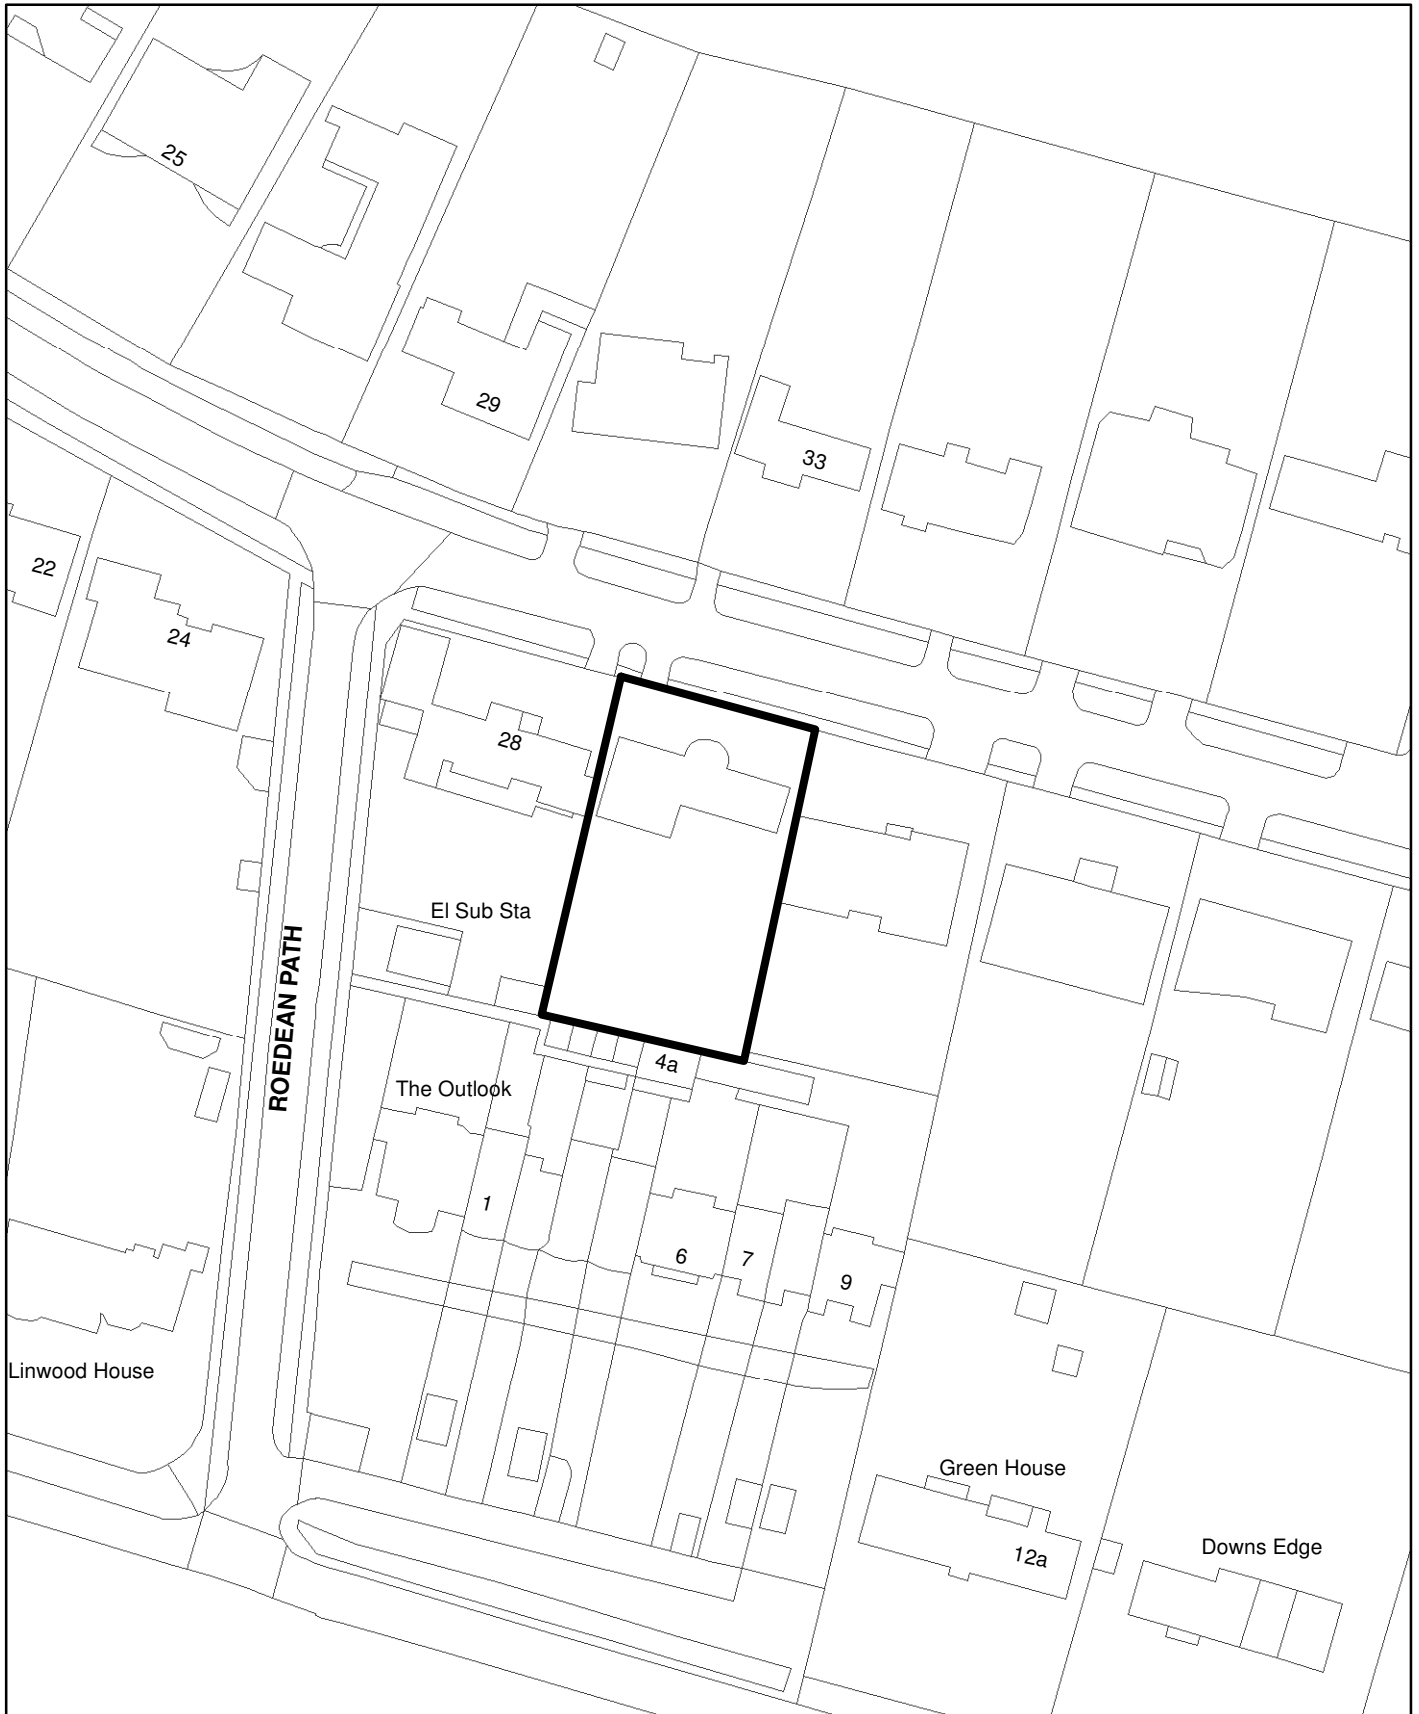

30 Roedean Crescent, Brighton

N

Scale: 1:920